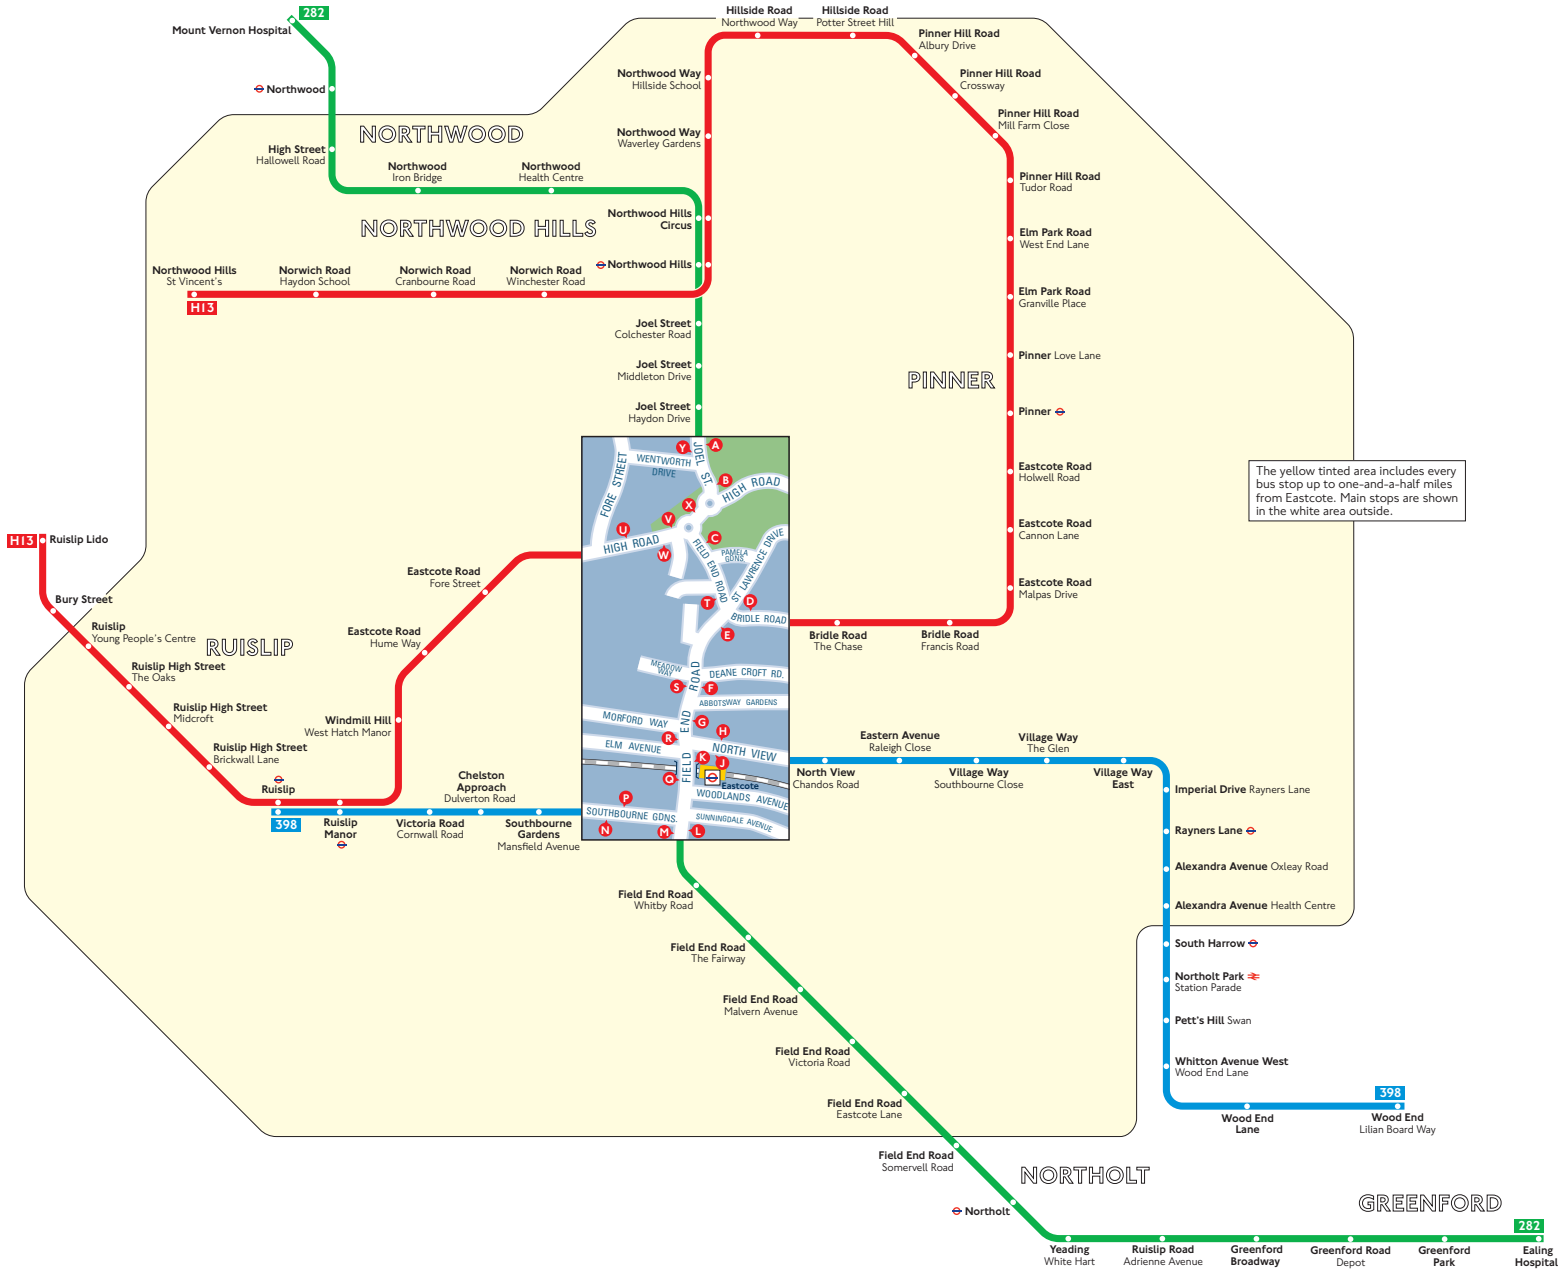

Buses from Eastcote

Key

- Connections with London Underground
- Connections with National Rail
- **+** Mondays to Saturdays except evenings

Red discs show the bus stop you need for your chosen bus service. The disc **A** appears on the top of the bus stop in the street (see map of town centre in centre of diagram).

Route finder

Day buses

Bus route	Towards	Bus stops
282	Ealing Hospital	A B C E F G K L
	Mount Vernon Hospital	M Q R S T X Y
398	Ruislip +	J K N
	Wood End +	H P Q
H13	Northwood Hills	C D U V
	Ruislip Lido	T W