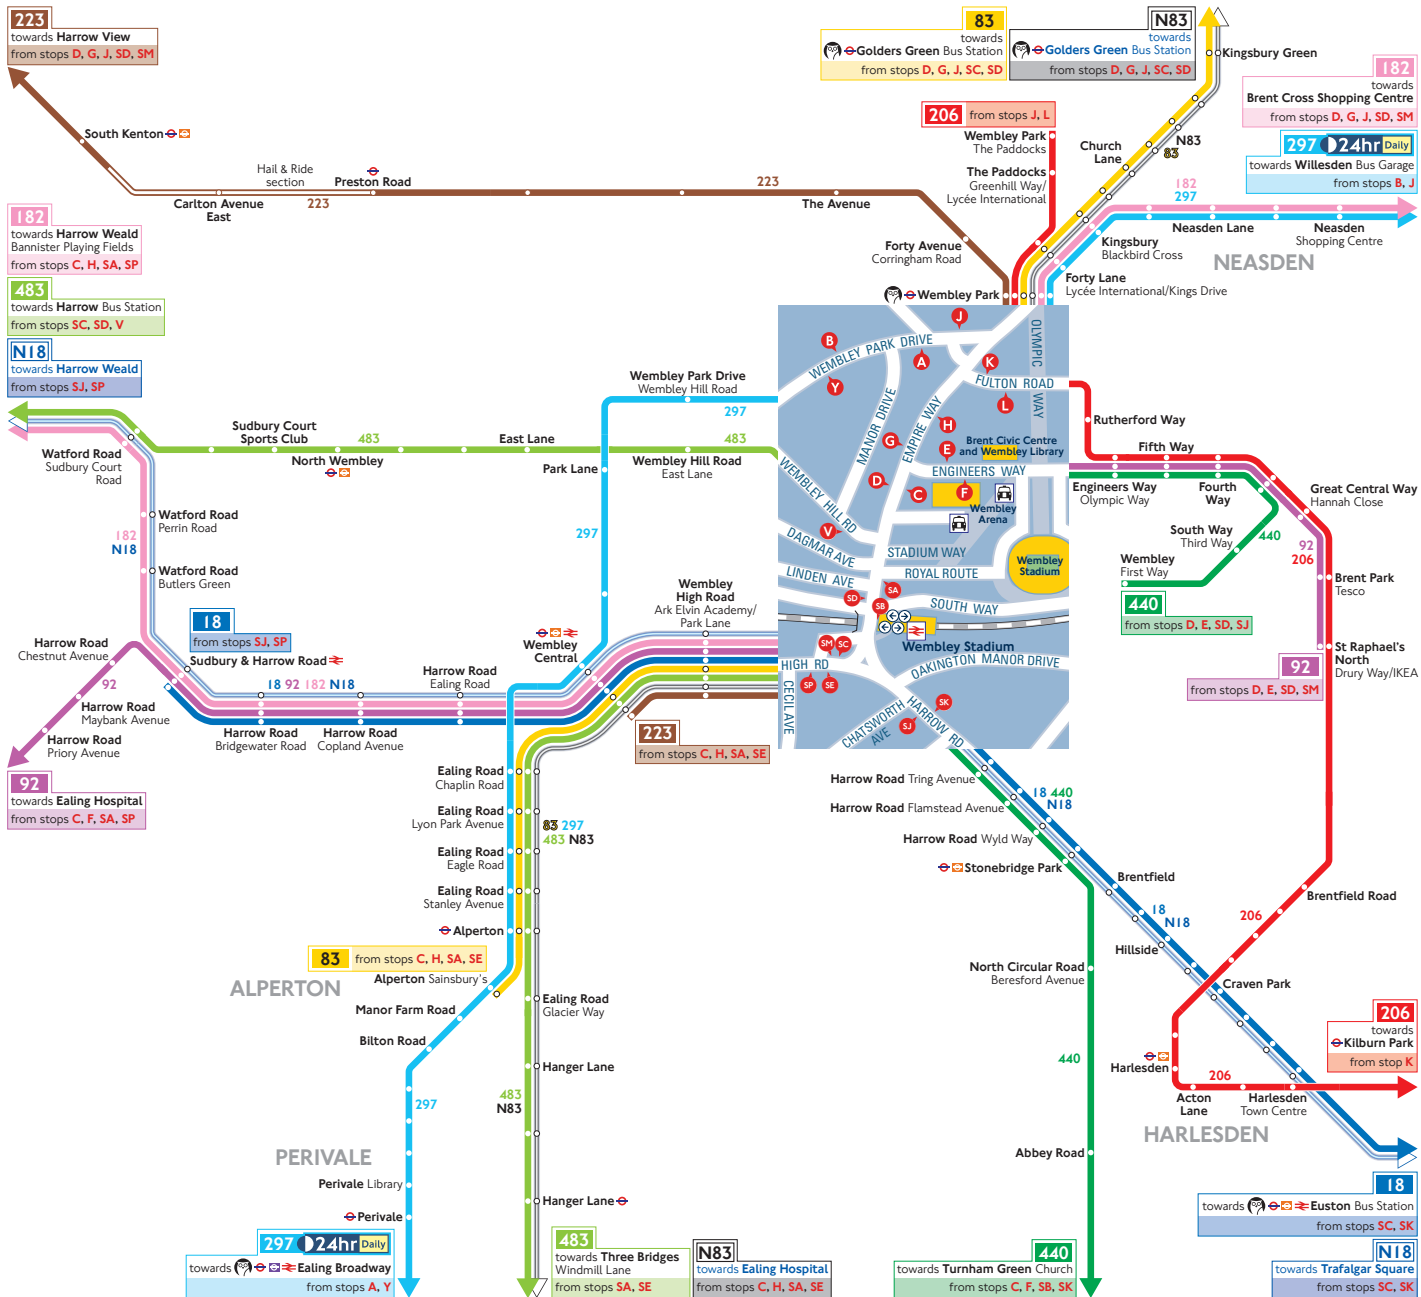

Buses from Wembley Stadium

How to use this map

- Find your destination on the map
- See the coloured lines on the map for the bus routes that go to your destination
- Check the map (at the end of each coloured line) for the bus stops to catch your bus from
- Use the central map to find the nearest bus stop for your route
- Look for the bus stop letters at the top of the stop (see example for stop **A** to the right)

Key

- Connections with London Underground
- Connections with London Overground
- Connections with Elizabeth line
- Connections with National Rail
- Taxi rank
- Tube station with 24-hour service Friday and Saturday nights

Ways to pay

- Use contactless (card or device). It's the same fare as Oyster pay as you go and you don't need to top up
- Download the free Tfl app to top up or buy a ticket anytime, anywhere, or visit tfl.gov.uk/oyster. Alternatively, find your nearest Oyster Ticket Stop at tfl.gov.uk/ticketstopfinder or visit your nearest Tfl station
- The Hopper fare offers you unlimited pay as you go Bus and Tram journeys within one hour. Always use the same card or device to touch in
- If you fail to show on demand a ticket, validated smartcard or other travel authority valid for the whole of your journey you may be liable for a penalty fare or prosecuted.