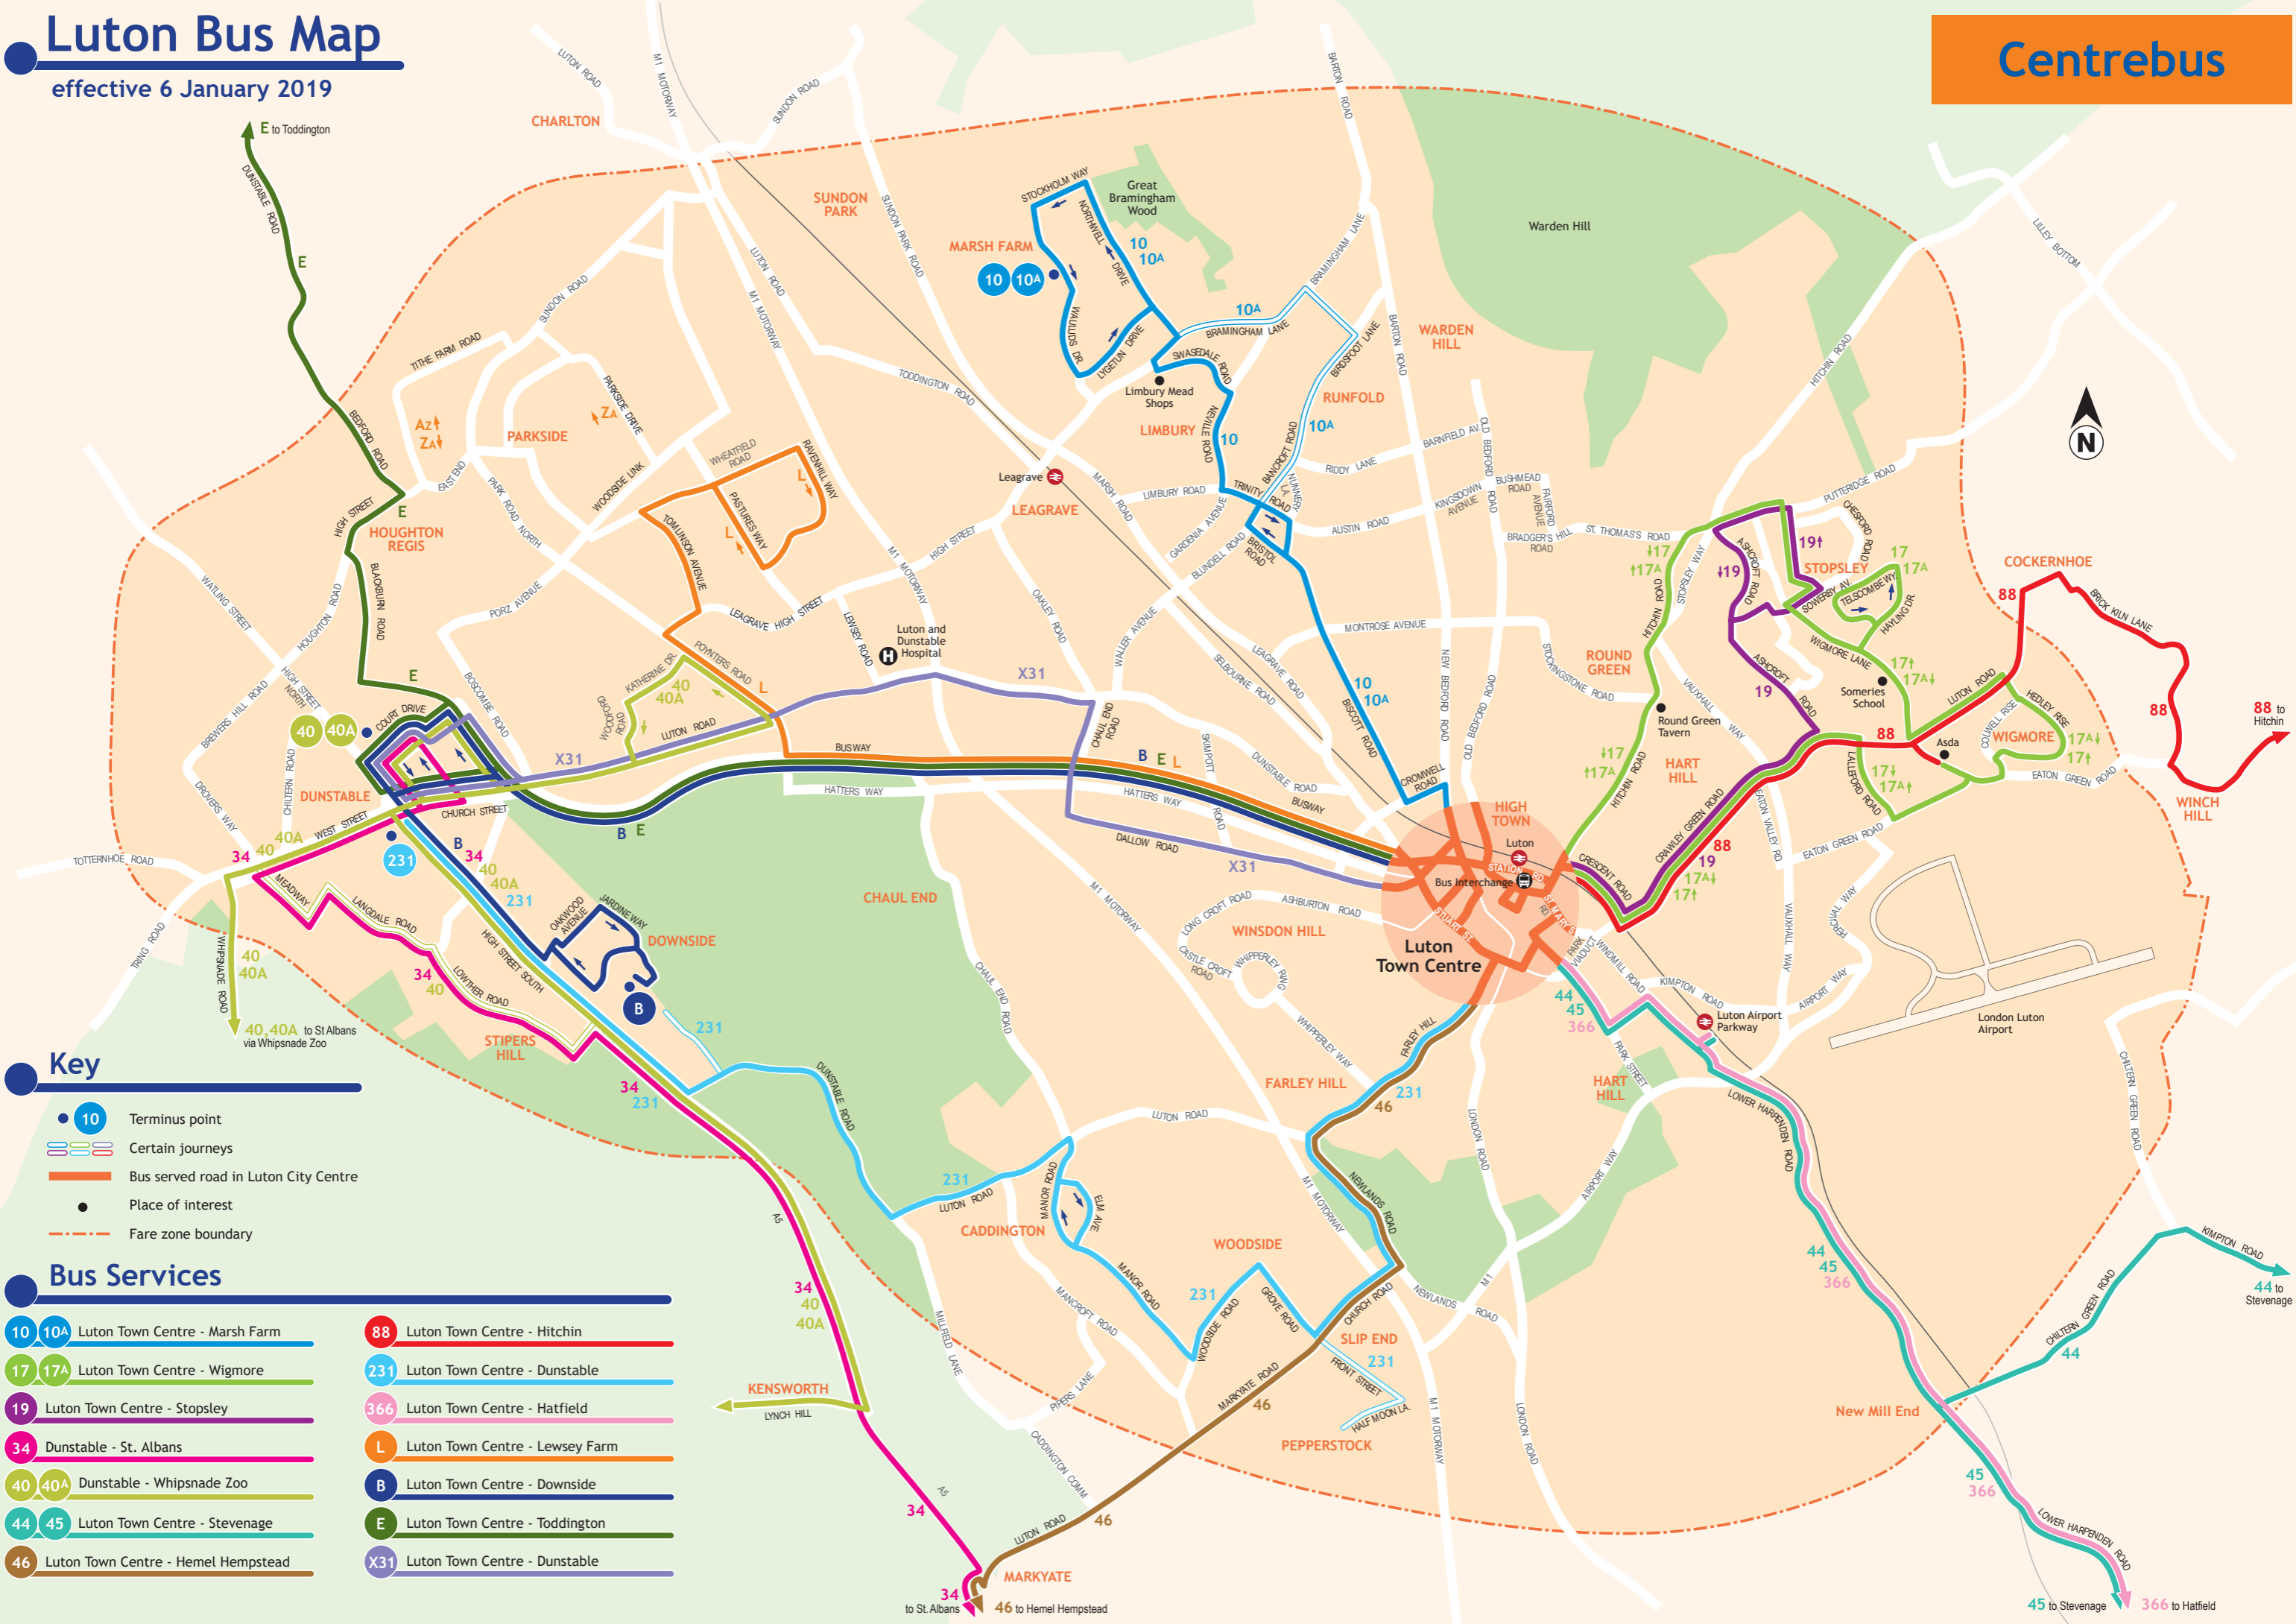

Luton Bus Map

effective 6 January 2019

Centrebuses

Key

- 10 Terminus point
- ▬▬▬ Certain journeys
- ▬ Bus served road in Luton City Centre
- Place of interest
- - - Fare zone boundary

Bus Services

- | | |
|--|--|
| <ul style="list-style-type: none"> ▬ 10 10A Luton Town Centre - Marsh Farm ▬ 17 17A Luton Town Centre - Wigmore ▬ 19 Luton Town Centre - Stopsley ▬ 34 Dunstable - St. Albans ▬ 40 40A Dunstable - Whipsnade Zoo ▬ 44 45 Luton Town Centre - Stevenage ▬ 46 Luton Town Centre - Hemel Hempstead | <ul style="list-style-type: none"> ▬ 88 Luton Town Centre - Hitchin ▬ 231 Luton Town Centre - Dunstable ▬ 366 Luton Town Centre - Hatfield ▬ L Luton Town Centre - Lewsey Farm ▬ B Luton Town Centre - Downside ▬ E Luton Town Centre - Toddington ▬ X31 Luton Town Centre - Dunstable |
|--|--|

34 to St. Albans
46 to Hemel Hempstead

45 to Stevenage
366 to Hatfield