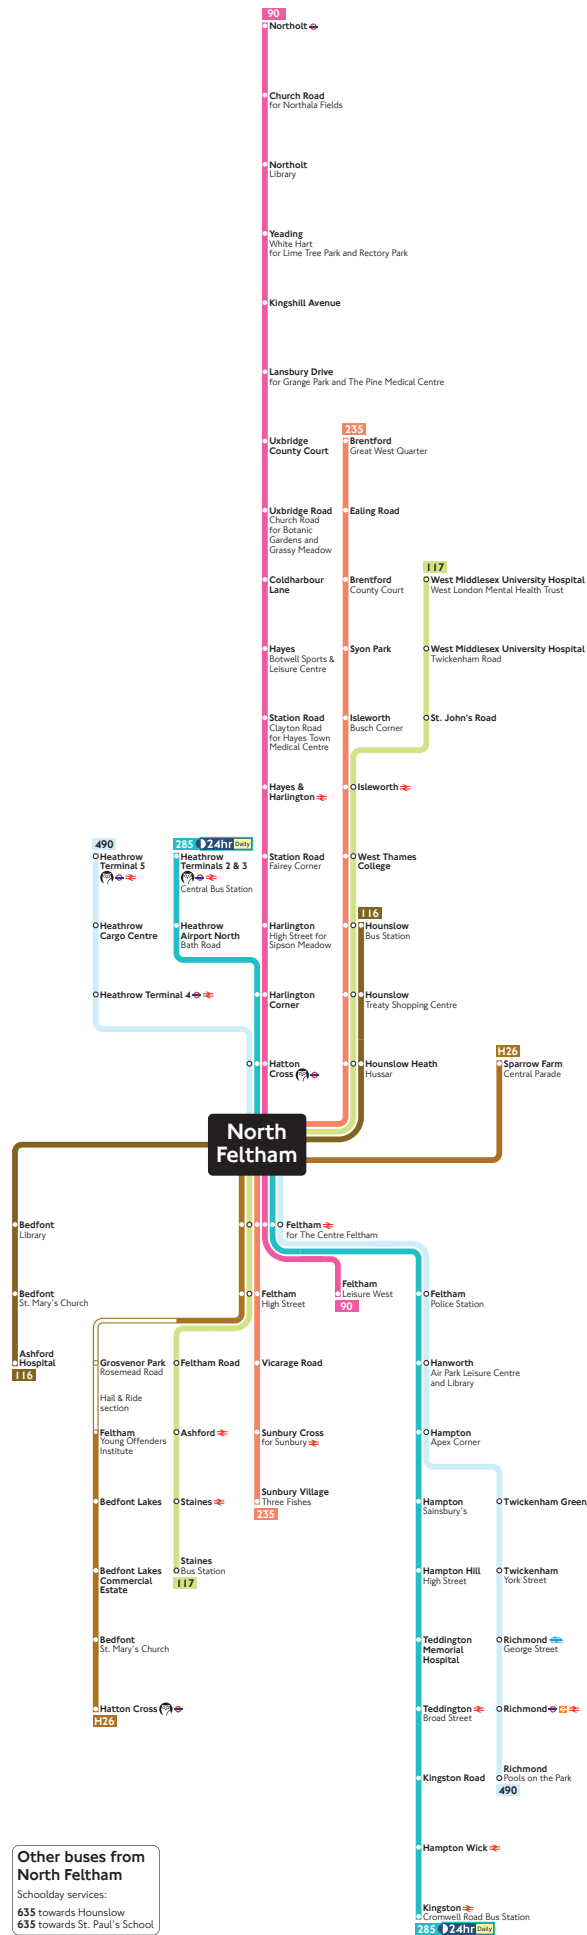

Buses from North Feltham

Other buses from North Feltham
Schoolday services:
635 towards Hounslow
635 towards St. Paul's School